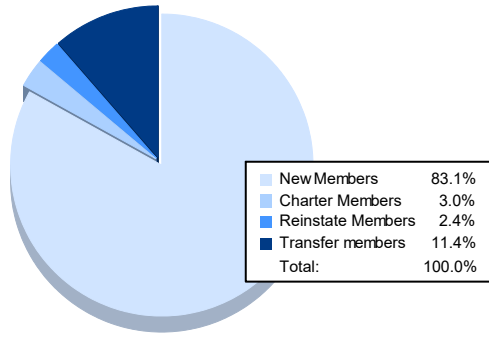

Year	New Clubs	Dropped Clubs	Gain/ Loss Clubs	New Members	Charter Members	Reinstate Members	Transfer Members	Total Member Added	Total Members Dropped	Gain/ Loss Members
2016-2017	3	0	3	224	70	7	7	308	243	65
2017-2018	1	0	1	242	27	9	7	285	208	77
2018-2019	4	1	3	164	101	4	11	280	309	-29
2019-2020	1	2	-1	128	30	5	13	176	261	-85
2020-2021	0	0	0	138	5	4	19	166	253	-87
<b>Average</b>	<b>2</b>	<b>1</b>	<b>1</b>	<b>179</b>	<b>47</b>	<b>6</b>	<b>11</b>	<b>243</b>	<b>255</b>	<b>-12</b>

### Membership Composition June 2021 Cumulative