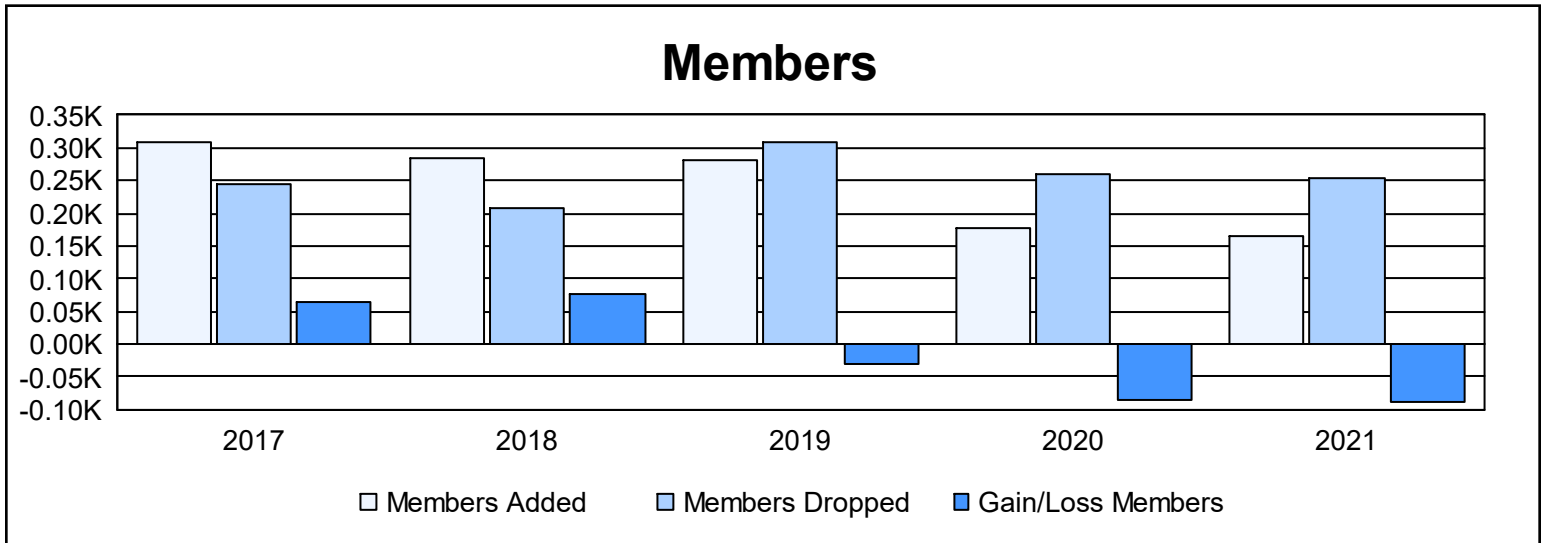

Year	New Clubs	Dropped Clubs	Gain/ Loss Clubs	New Members	Charter Members	Reinstate Members	Transfer Members	Total Member Added	Total Members Dropped	Gain/ Loss Members
2016-2017	3	0	3	224	70	7	7	308	243	65
2017-2018	1	0	1	242	27	9	7	285	208	77
2018-2019	4	1	3	164	101	4	11	280	309	-29
2019-2020	1	2	-1	128	30	5	13	176	261	-85
2020-2021	0	0	0	138	5	4	19	166	253	-87
<b>Average</b>	<b>2</b>	<b>1</b>	<b>1</b>	<b>179</b>	<b>47</b>	<b>6</b>	<b>11</b>	<b>243</b>	<b>255</b>	<b>-12</b>

### Membership Composition June 2021 Cumulative