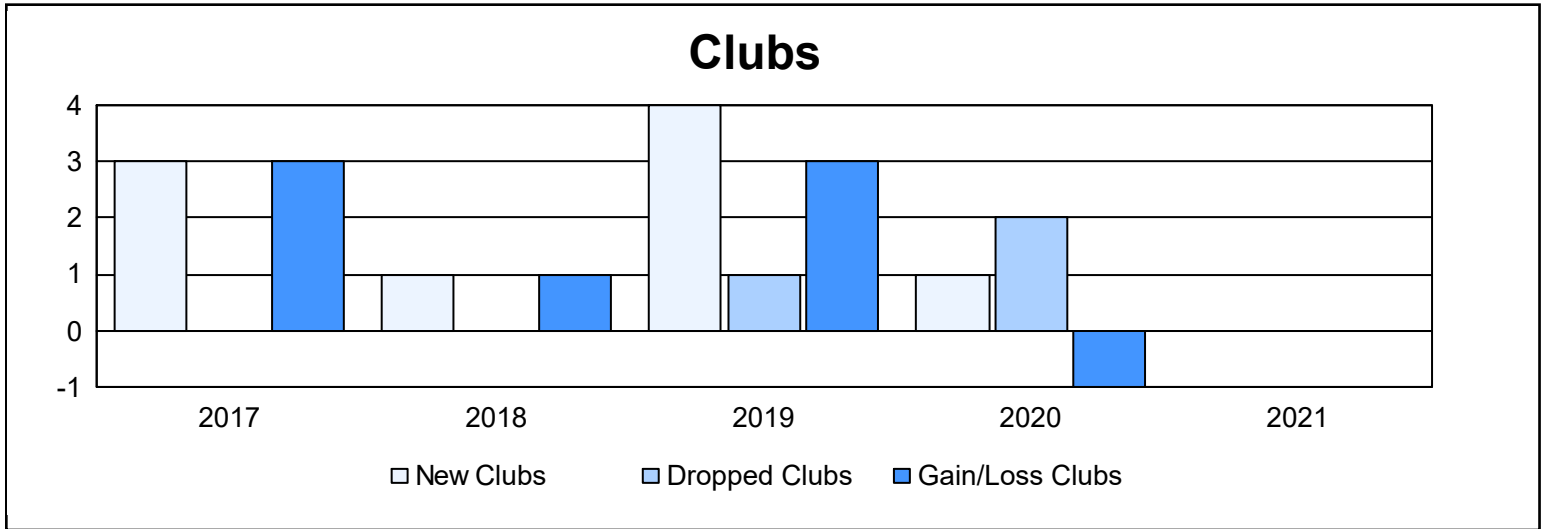

Year	New Clubs	Dropped Clubs	Gain/ Loss Clubs	New Members	Charter Members	Reinstate Members	Transfer Members	Total Member Added	Total Members Dropped	Gain/ Loss Members
2016-2017	3	0	3	224	70	7	7	308	243	65
2017-2018	1	0	1	242	27	9	7	285	208	77
2018-2019	4	1	3	164	101	4	11	280	309	-29
2019-2020	1	2	-1	128	30	5	13	176	261	-85
2020-2021	0	0	0	138	5	4	19	166	253	-87
<b>Average</b>	<b>2</b>	<b>1</b>	<b>1</b>	<b>179</b>	<b>47</b>	<b>6</b>	<b>11</b>	<b>243</b>	<b>255</b>	<b>-12</b>

### Membership Composition June 2021 Cumulative